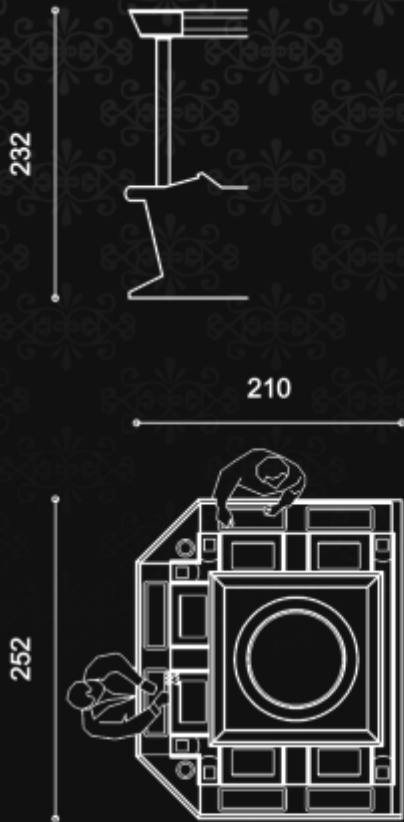

NOSTALGY "satellite" roulette,

And our latest product, the electronic Texas Hold'em poker table POKER 100.

charlie 8 charlie 8 charlie 8

Our new Charlie model has more modern style with the combination of leather, chrome and wood thus offering adaptability to various interiors. There are 2 models: Charlie 6 & Charlie 8 with the only difference in the number of players' seats.

charlie 6 charlie 6 charlie 6

The youngest of our roulettes, with its powerful appearance Charlie has become a very popular roulette in almost every market where Lucky Line is present. It was developed after many years of experience with Colos and Vegas encompassing both the traditional and modern professional approach. With its optimal dimensions Charlie fits all layouts.