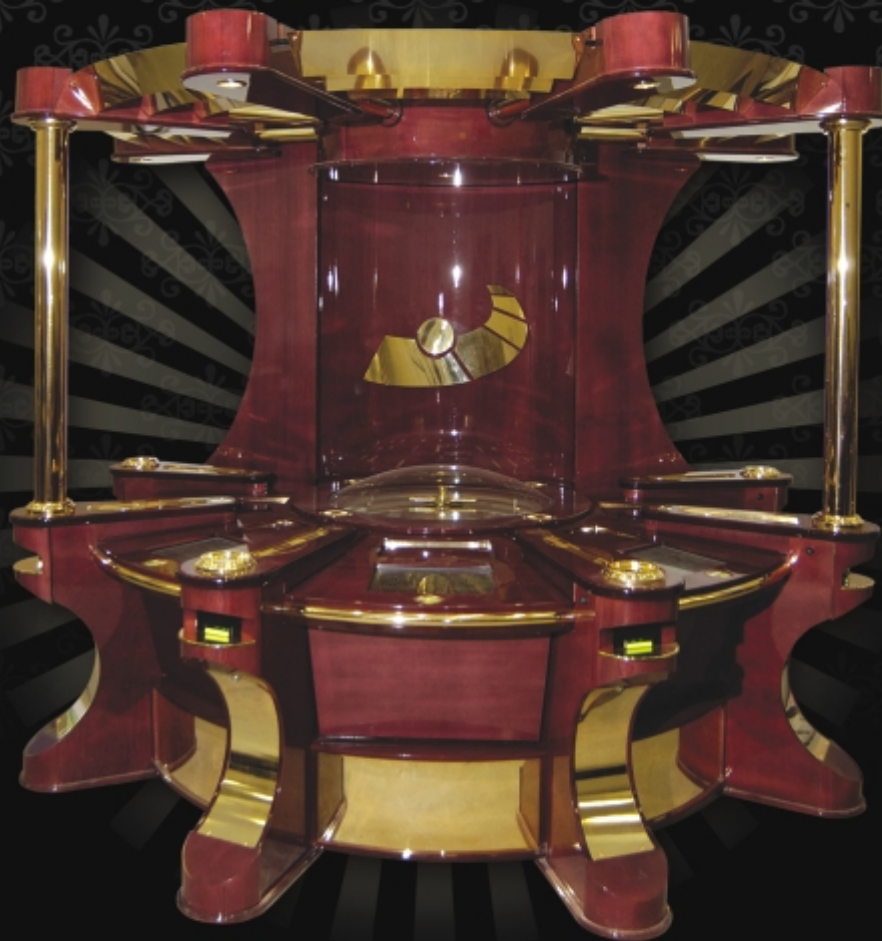

charlie 6 charlie 6 charlie 6

The youngest of our roulettes, with its powerful appearance Charlie has become a very popular roulette in almost every market where Lucky Line is present. It was developed after many years of experience with Colos and Vegas encompassing both the traditional and modern professional approach. With its optimal dimensions Charlie fits all layouts.

colos & coloscolos & colos &

“Piano among pianos” called at the exhibition in Prague, Colos distinguishes itself from our portfolio by its lavish design inspired by the orient with gold motives and classical symmetrical elements, therefore bringing luxurious and royal touch in your casino. It is designed for all casino owners wanting to enrich the game providing a strong feeling of wealth and luxury to their clients.

240

277

205

Ø248

colos ~~colos~~ colos 5

Our product value offers:

Three level security system for roulettes and software. Roulette software adjusted to show points in money value.
Each player's position has an independent ratio of points and credits.