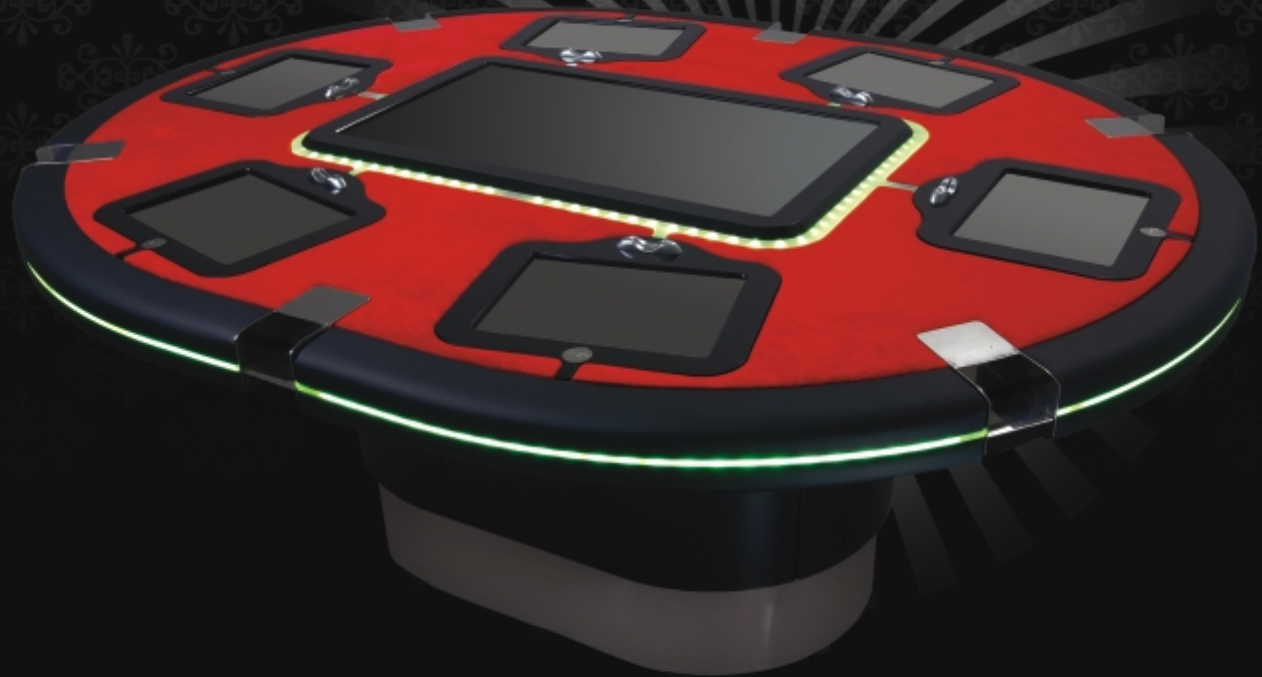

6

poker 100 poker 100 poker 100